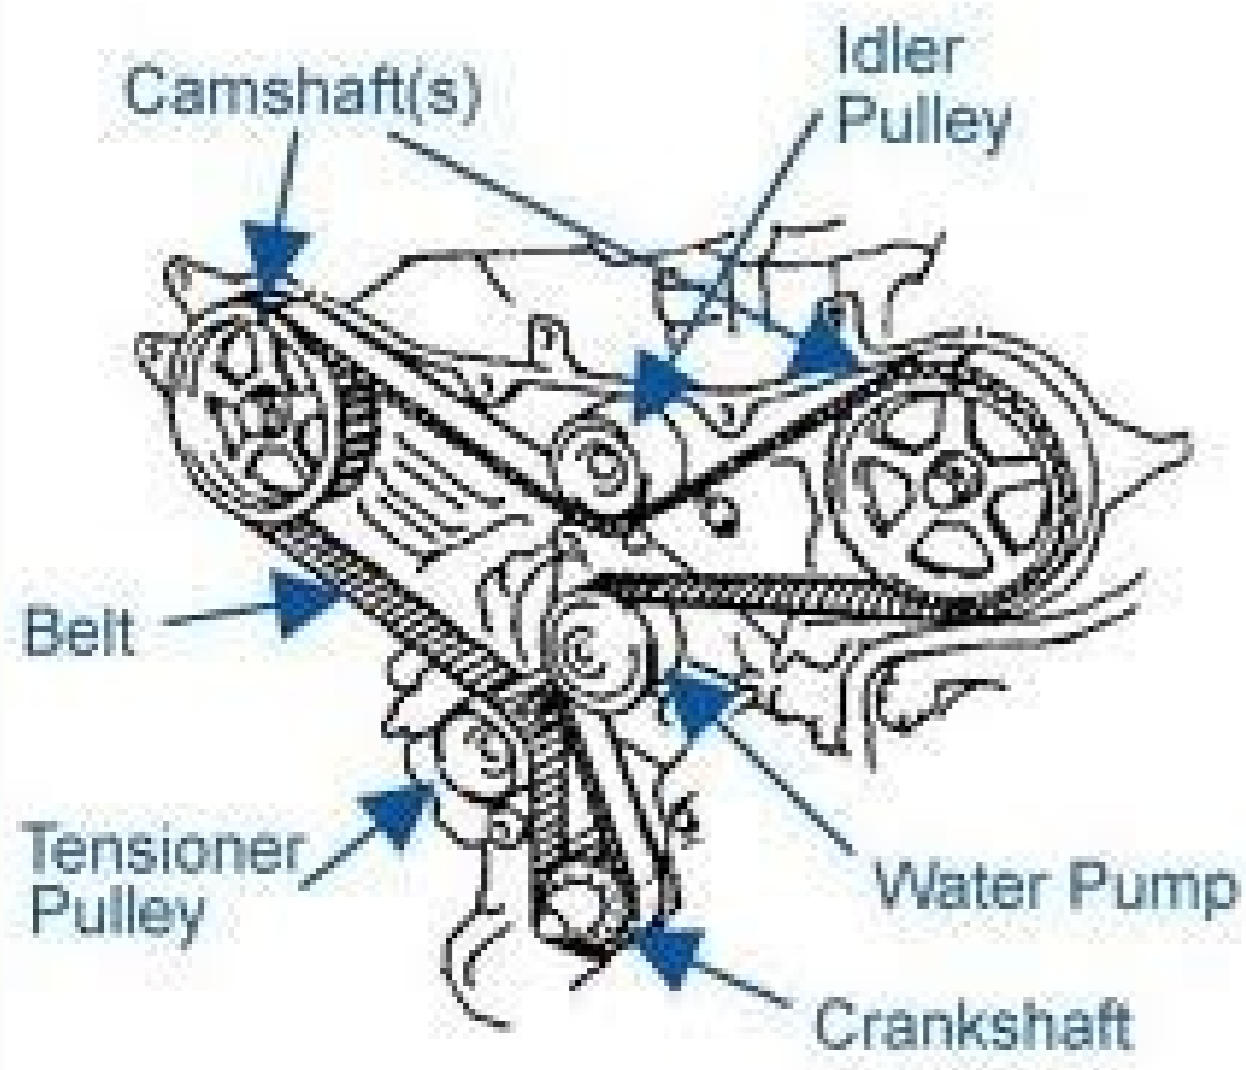

Typical V6 Timing Belt